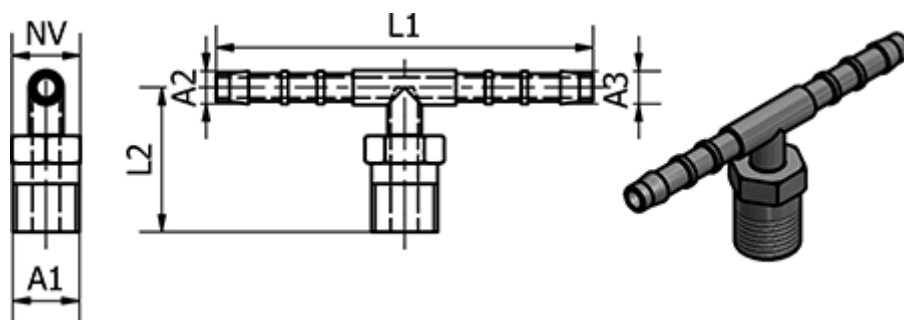

Data Sheet

Article number: 58632241

Description: Tube Connector 32.241, $\text{Ø}4 / \text{Ø}4$ - R 1/4"
Tee connector

Measures

Ext. hose diameter A2 = 4

Ext. hose diameter A3 = 4

L1 = 42

L2 = 23

NV = 14

Thread A1 = R 1/4"